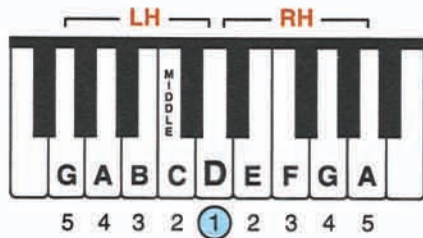

MIDDLE D POSITION

Both thumbs on D!

Jingle Bells

James Pierpont

Merrily

mf Dash-ing through the snow In a one-horse o - pen sleigh, O'er the fields we

5 2 1

go, Laugh-ing all the way; Bells on bob-tail ring, Mak-ing spir - its

4 2 5

DUET PART (Student plays 1 octave higher.)

Play all quarter notes staccato

RH LH *mf*

6 12 17 21 25 29

Oh, Little Town of Bethlehem

Phillips Brooks

Lewis H. Redner