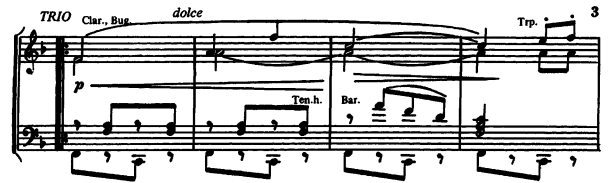

Copying of sheetmusic from this booklet is illegal.

Mini - Score

www.molenaar.com

Molenaar Edition

SURSELVA

1

DIRECTIE in Bb

(Serie Marstriomfen No. 425)

Oscar Tschuur

World Copyright © 1968 by Molenaar N.V., Wormerveer, Holland

4

H. Clar.
Ten. horn, Bar

Musical score for the first system, featuring a High Clarinet (H. Clar.) and a Tenor Horn (Ten. horn, Bar). The score is written on two staves (treble and bass clefs) and includes various musical notations such as notes, rests, and dynamic markings.

Musical score for the second system, continuing the composition with various musical notations and dynamics.

Musical score for the third system, featuring a Trumpet (Trp.) and a Trombone (Pos.). The score is written on two staves (treble and bass clefs) and includes various musical notations and dynamics.

Musical score for the fourth system, featuring a Trumpet (Trp.) and a Trombone (Pos.). The score is written on two staves (treble and bass clefs) and includes various musical notations and dynamics. A large, semi-transparent watermark reading "Mini Score" is overlaid on the score.